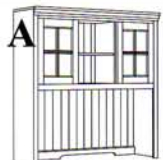

Barley

Red +
Barley

Diagram shows layout at Tustin

Valid 5/3/05 & subject to change whenever our costs & manufacturer's availability change.

413 — 48" W Hutch with Sliding Doors \$379-439
Overall Dimensions:
W 48" x D 14" x H 48"
Two sliding doors, three adjustable shelves, one fixed shelf.

403 — 48" W Computer Desk \$549 - 629
Overall Dimensions:
W 48" x D 24" x H 30"
CPU Compartments:
W 11.75" x 22" D x 18.75" H

Flip-front keyboard tray, one storage drawer, CPU compartment behind door includes power director with \$10k equipment warranty.

402 — Corner Work Desk \$439 - 499

Flip-front keyboard tray, one storage shelf below, finished on three sides.

412 — Open Corner Hutch \$379 - 439
Overall Dimensions:
W 58" x D 14" x H 48"
Two fixed shelves, recessed storage compartments.